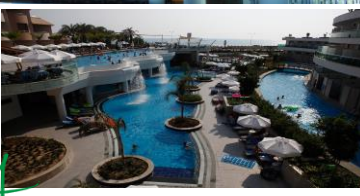

LONG BEACH RESORT

SEA VIEW ROOM

STANDARD ROOM

CHILD2-6	CHILD6-12	SNG	DBL	CHILD2-6	CHLD6-12	SNG	DBL
1.995.000	2.785.000	4.115.000	3.565.000	1.995.000	2.725.000	3.935.000	3.445.000

LONG BEACH HARMONY

SEA VIEW ROOM

STANDARD ROOM

CHILD2-6	CHILD6-12	SNG	DBL	CHILD2-6	CHLD6-12	SNG	DBL
1.995.000	2.835.000	4.265.000	3.655.000	1.995.000	2.775.000	4.285.000	3.535.000

«تسهیلا پرواز مستقیم به قاضی پاشا»

توضیحات : نرخ کودک زیر 2 سال 175000 تومان میباشد - پرواز چارتر و غیر قابل استرداد میباشد - پرداخت 50% مبلغ تور الزامی است
حداقل اعتبار پاسپورت 6 ماه میباشد و مسنولیت کنترل پاسپورت به عهده ی مسافر میباشد
خدمات : بلیط رفت و برگشت با 6 شب اقامت در هتل های 5 ستاره - ترانسفر فرودگاهی - راهنمای فارسی زبان و بیمه مسافرتی
*** تنها پرواز مستقیم به آلانیا (قاضی پاشا) *** هتل های گارانتی ***

5% با
20 کانترا

کمسیون

88 172 182

www.RIMAGASHT.com

info@RIMAGASHT.com

RIMATRAVEL
0930 1033 455

887 33 606

نهران خیابان سهروردی شمالی خیابان دکتر قندی پلاک 79 طبقه همکف